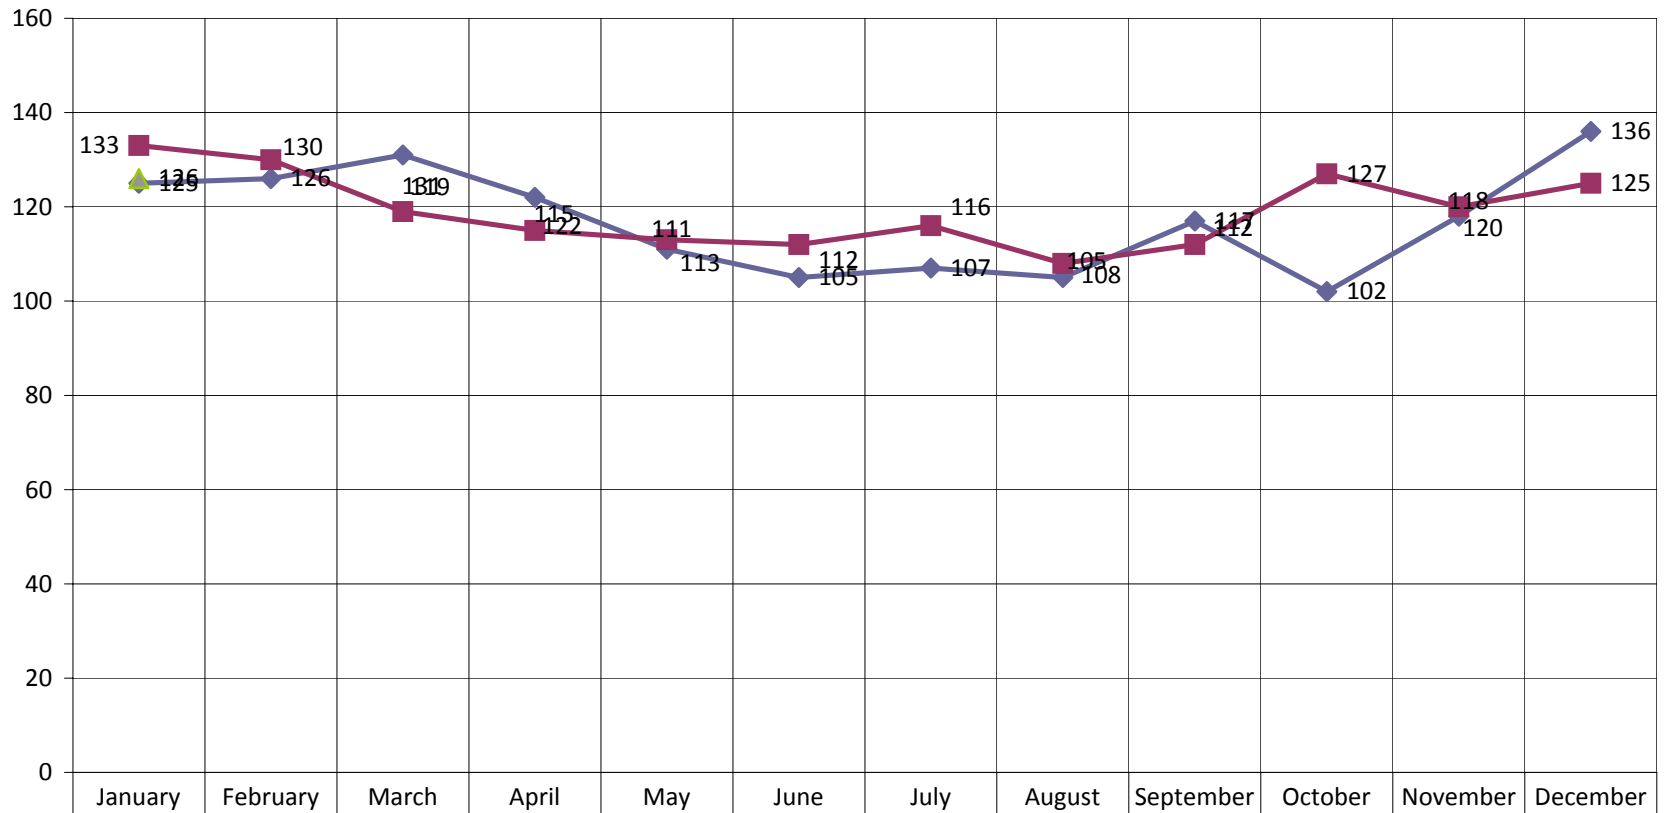

Bryan College Station Real Estate Market Report - Average Days on Market - January 2010
979-589-4487 - <http://MarketReports.SamWhiteRealty.com>

◆ 2008	125	126	131	122	111	105	107	105	117	102	118	136
■ 2009	133	130	119	115	113	112	116	108	112	127	120	125
▲ 2010	126											

◆ 2008 ■ 2009 ▲ 2010